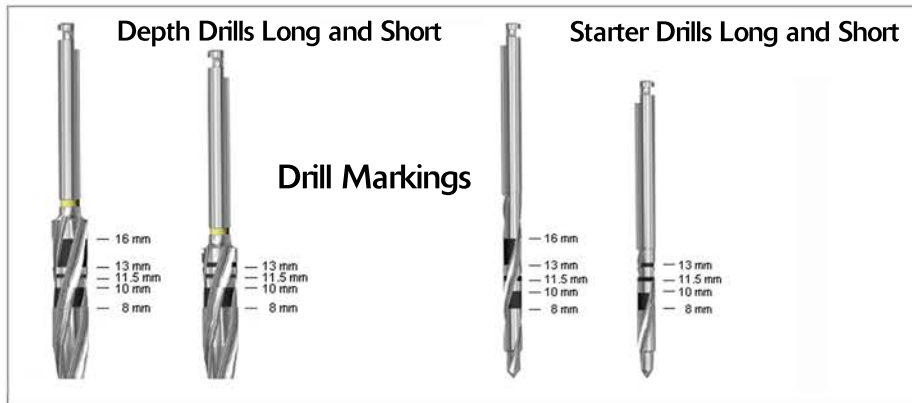

Surgical Cassette Template

Extra Ratchet/Wrench